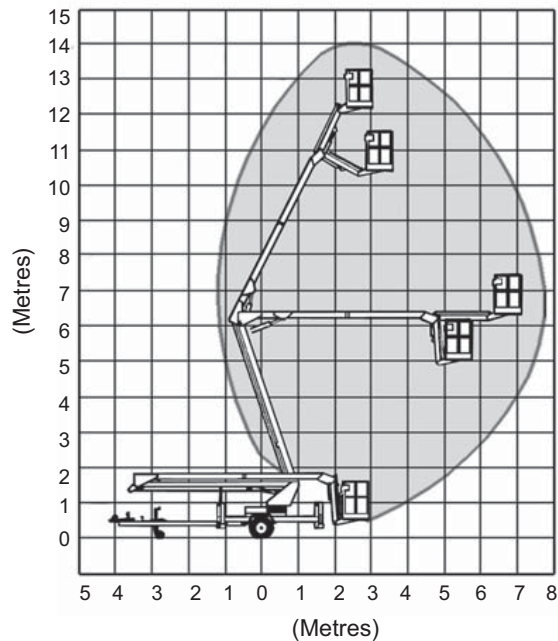

Range Chart

14m TRAILER LIFT

For more information on this equipment or if you require a free onsite inspection, contact our team

136 132

Specifications

Working height	14 m
Platform height	12.20 m
Platform safe working load	150 kg
Platform size	1.70 x 0.61 x 1 m
Turntable rotation	360 ° Continuous
Horizontal reach	6.50 at 6.50 m
Travelling height	2.00 m
Overall length (stowed)	7.00 m
Overall width outrigger (retracted)	1.80 m
Overall width outrigger (extended)	3.58 m
Overall weight (approx)	1943 kg