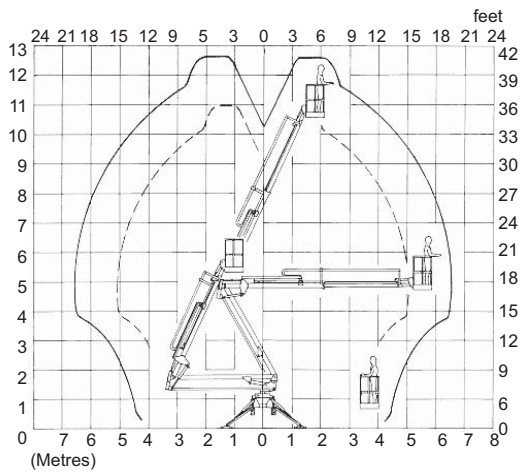

Range Chart

12m SELF -PROPELLED

For more information on this equipment or if you require a free onsite inspection, contact our team

136 132

Specifications

| | |
|-------------------------------------|---------------|
| Working height | 12.50 m |
| Platform height | 10.50 m |
| Horizontal reach | 6.35 m |
| Safe working load | 135 /200 kg |
| Transport length (with platform) | 5.00 m |
| Transport length (without platform) | 4.40 m |
| Travelling overall height | 1.80 m |
| Overall (width normal tyres) | 0.96 m |
| Overall (width narrow tyres) | 0.87 m |
| Platform size | 0.87 x 0.60 m |
| Boom slewing | 357 ° |
| Gradeability | 35 % |
| Outrigger spread working | 3 x 3.20 m |
| Max slope for outriggers | 25 % |
| Overall weight (approx) | 1300 kg |
| Hydraulic outriggers | |
| 4WD | |
| Jockey wheel | |