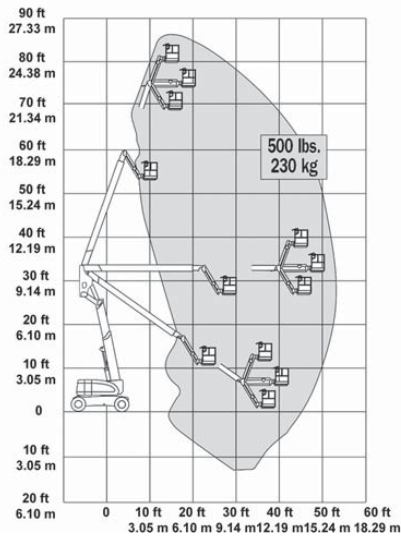

Range Chart

80' JLG KNUCKLE BOOM LIFT

For more information on this equipment or if you require a free onsite inspection, contact our team

136 132

Specifications

Working height	26.20 m
Platform height	24.38 m
Platform up-and-over height	9.78 m
Platform size	0.91 x 2.44 m
Safe working load	230 kg
Horizontal reach	15.80 m
Turntable rotation	360 ° Continuous
Turntable tailswing	0.76 m
Drive speeds (4WD)	4.80 km/h
Gradeability (4WD)	45 %
Turning radius (inside)	3.66 m
Turning radius (outside)	6.86 m
Stowed height	3.00 m
Stowed length	11.13 m
Width	2.44 m
Overall weight (approx)	15513 kg
Basket rotation	160 °