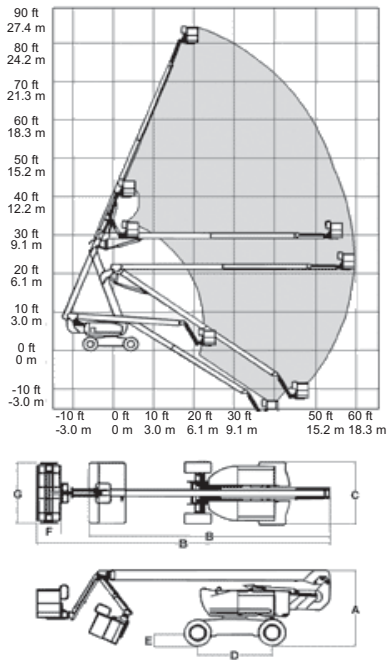

Range Chart

80' GENIE KNUCKLE BOOM LIFT

For more information on this equipment or if you require a free onsite inspection, contact our team

136 132

Specifications

Working height	26.20 m
Platform height max	24.40 m
Height - stowed	3 m
Length - stowed	11.27 m
Width	2.49 m
Wheelbase	2.74 m
Ground clearance	0.30 m
Platform length	0.91 m
Platform width	2.44 m
Horizontal reach max	18.30 m
Lift capacity	227 kg
Turning radius (4WD inside)	2.10 m
Turning radius (4WD outside)	4.60 m
Turntable rotation	360 ° continuous
Tailswing - elevated position	0.92 m
Platform rotation	2.44 m
Gradeability 4WD	50 %
Overall weight (approx)	16850 kg
Basket rotation	